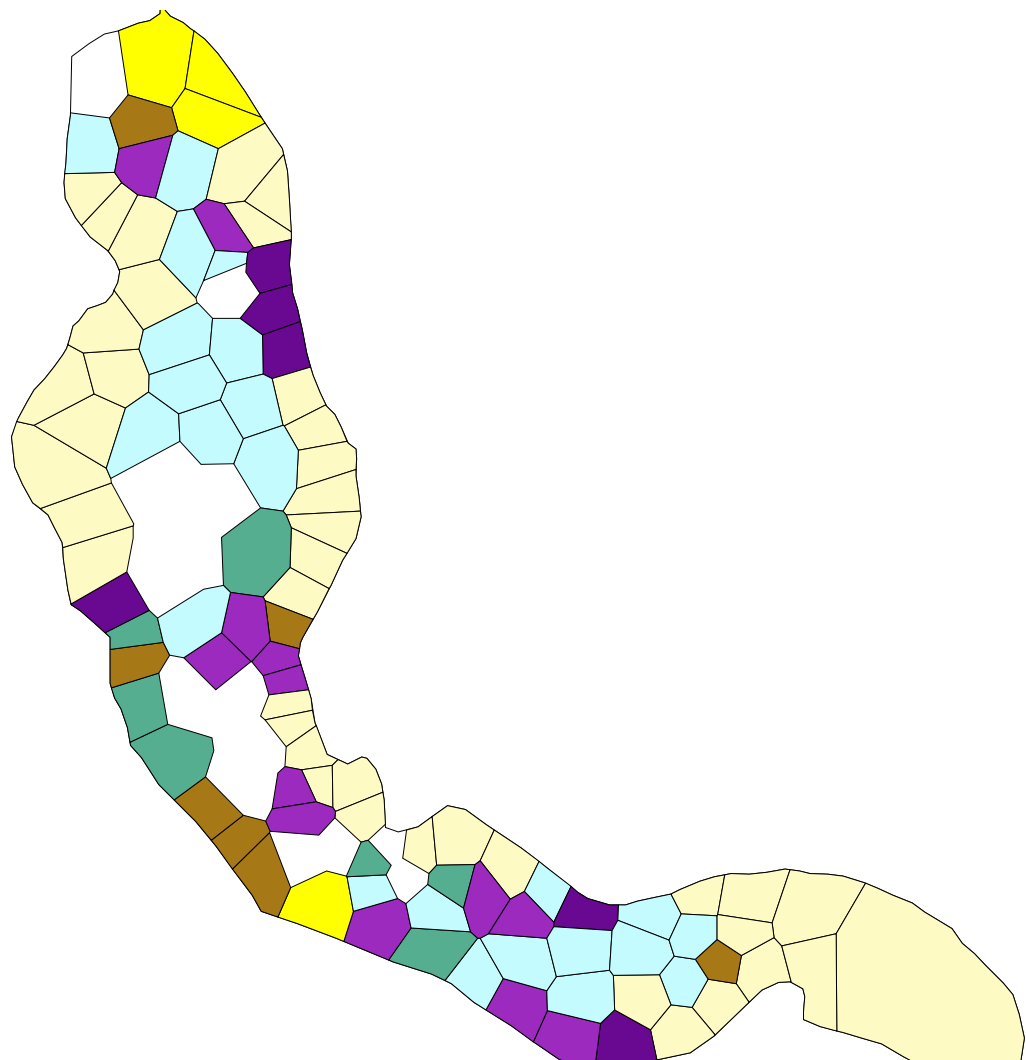

2003-08-13 Dominant Plants in Long Lake (82-0130)

- 2003-08-13-domplant.shp
- Curlyleaf Pondweed
 - Eurasian Milfoil
 - chara
 - Yellow Waterlilly
 - White Waterlilly
 - Potomogeton Zosterifor
 - Najas
 - Potomogeton Foliosus
 - Sago Pondweed
 - Potomogeton Filiformis
 - Coontail
 - Elodea
 - Wild Rice
 - Northern Milfoil
 - Robbins Pondweed
 - Water Shield
 - Claspingleaf Pondweed
 - Bladderwort
 - 82-0130.shp
 - 2003-08-13.shp